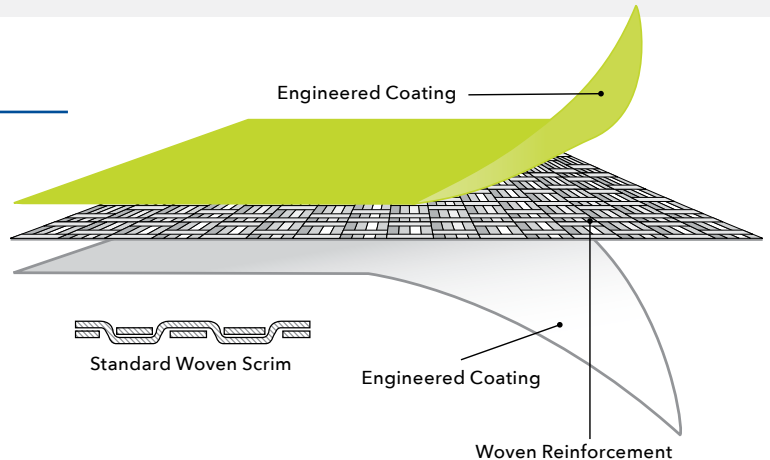

### NOVASHEILD® RU10-6 & RB10-6

NovaShield 250 series membrane structure fabric is a medium weight premium coated woven fabric with enhanced UV protection.

The proprietary coating on IPG® manufactured material contributes to easy cleaning, quick snow removal and is naturally resistant to mold so you can feel confident when storing your protective cover in the off-season. IPG offers a great selection of colored fabrics that have the same light weight and strength Novashield is known for.

### FEATURES & BENEFITS

- Enhanced UV protection for long service life
- High strength-to-weight ratio
- Wider widths (up to 144") means fewer seams and lower manufacturing costs
- Proprietary coating enhances abrasion resistance, flex resistance, seam strength and longevity
- Dirt repelling LDPE coating
- 5 year warranty

## PRODUCT ATTRIBUTES

CHARACTERISTICS	RU10-6 2.5 Structure Fabric	RB10-6 2.5 Structure Fabric
Weave	Woven Clear HDPE Tapes	Woven Black HDPE Tapes
Coating	LDPE with UV stabilizers 2.5 mil (59 g/m <sup>2</sup> )/side	LDPE with UV stabilizers 2.5 mil (59 g/m <sup>2</sup> )/side
Thickness (ASTM D1777)	16 mils (0.4mm)	16 mils (0.4 mm)
Weight	7.3 oz/yd <sup>2</sup> (247 g/m <sup>2</sup> )	7.3 oz/yd <sup>2</sup> (247 g/m <sup>2</sup> )
Cores	4" or 5" I.D. available	4" or 5" I.D. available
Width	Up to 144"(-0, +0.5)	Up to 144"(-0, +0.5)
Length	Minimum 500 yds/roll; up to 2000 yds/roll (1828 m)	Minimum 500 yds/roll; up to 2000 yds/roll (1828 m)
Colors	White, Gray, Green, Tan, Brown, and Clear	Green, Blue, Gray, Taupe, and Tan
Limited Warranty	5 years	5 years