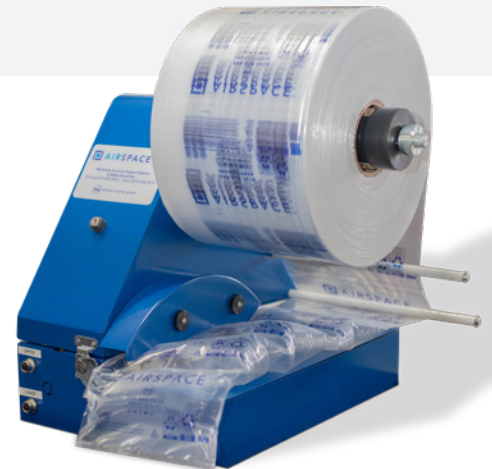

INFLATABLE SYSTEMS

AIRSPACE G4

AIRSPACE AIR PILLOW MACHINE

The AirSpace G4 machine delivers flexibility and performance. The lightweight G4 machine, is designed to keep up with the most demanding packing environments. The G4 produces pillows in various sizes and film thickness to provide versatility needed in today's marketplace. The G4's easy to use touch panel control screen and ergonomically designed film loader makes set-up a breeze and ongoing operations effortless.

FEATURES & BENEFITS

- Easy to use operator controls
- Easy to load film
- Automatic hopper control utilizing photo-eye technology
- Runs multiple film, sizes and thickness
- Does not require tools to change the main ware parts

888-898-7834 | itape.com

MACHINE SPECIFICATIONS

Model #	AirSpace G4 (APMG4-T)
Dimensions	15" x 12"
Shipping Weight	26 lbs
Power supply	Standard 110v (no compressor needed)
Air Pillow Film Speed	Up to 75 ft/min