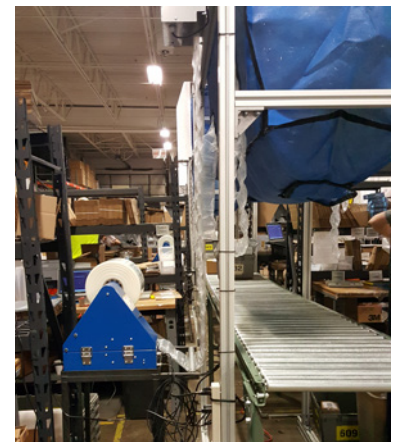

AIRSPACE INTEGRATION

Our unique, custom pillow delivery system integrated within existing work stations takes cost out of the packaging process, improving labor and helping to ensure pillows are always available, delivered to where they can most conveniently be used.

- Strategically placed pillow openings
- Automatic machine start/stop
- Hoppers can be positioned over conveyors and/or pack stations
- No need to change existing packing stations or work areas
- Easy pillow access helps increase productivity
- Utilizes minimal floor space